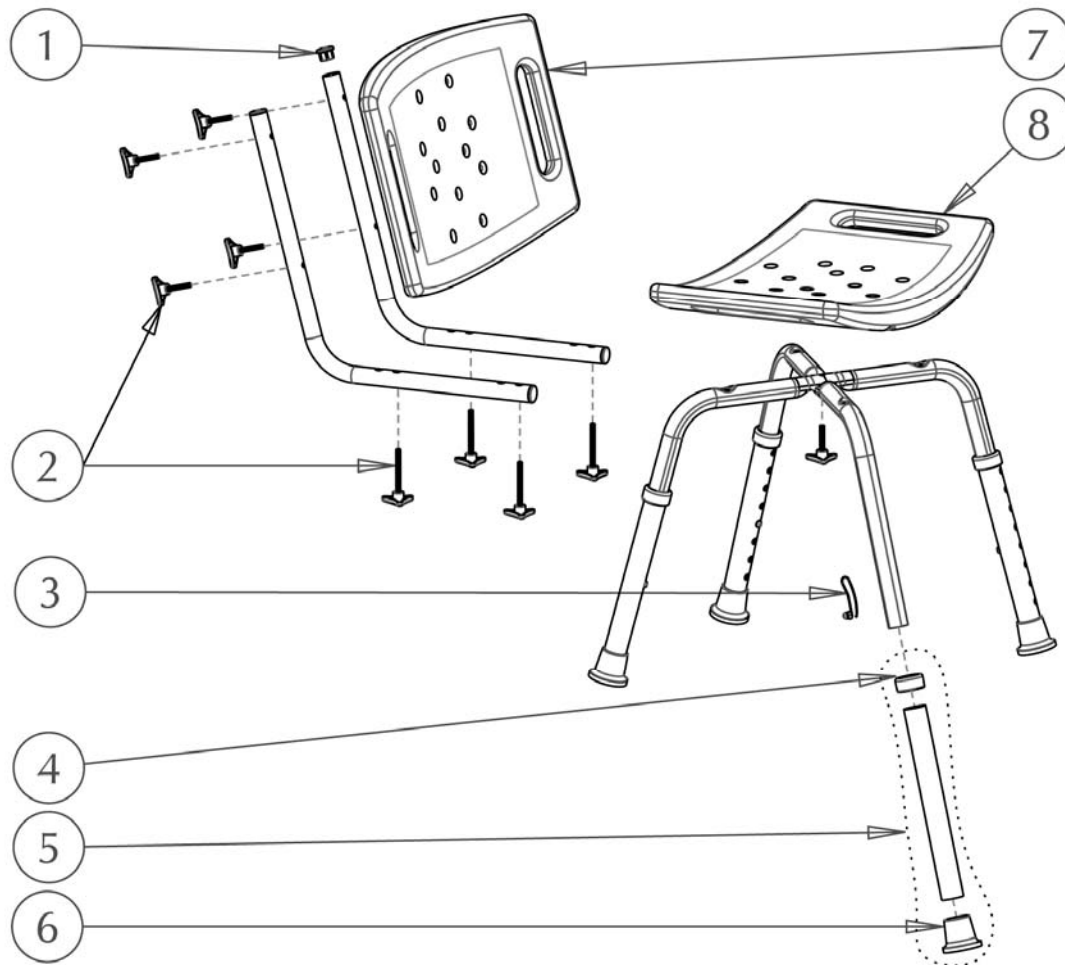

770-517 AQUASENSE ADJUSTABLE BATH BENCH WITH BACK - YELLOW

Item #	AMG Part #	Item Description	Qty Per Unit	Sold by	UOM
1.	A11-453	Plastic Plug for dia:22.2mm, Yellow - 4ea / set	1	1	ST
2.	B11-833	Hardware Set, Yellow (5 Triangular Knobs M6x34mm & 4 Triangular Knobs M6x57mm)	1	1	ST
3.	B11-811	Push Button dia:8mm & Spring - 4ea / set	1	1	ST
4.	A11-213	Anti-Rattle for dia:28.6mm, Yellow - 4ea / set	1	1	ST
5.	B11-013	Extension Leg, Yellow (Aluminum Tube dia:28.6x250mm, Anti-Rattle & Rubber Tip) - 4ea / set	1	1	ST
6.	A11-483	Rubber Tip for dia:28.6mm, Yellow - 4ea / set	1	1	ST
7.	A11-423	Backrest, Blow-Molded Plastic, Yellow (505x305x35mm)	1	1	EA
8.	A11-403	Seat, Blow-Molded Plastic, Yellow (505x305x35mm)	1	1	EA
Not Shown	B11-852	Hardware Set for Bath Bench with Back (5 Cross-Cup Screws M6x34mm, 4 Cross-Cup Screws M6x59mm, 9 Curved Washers) - Accessory	1	1	ST