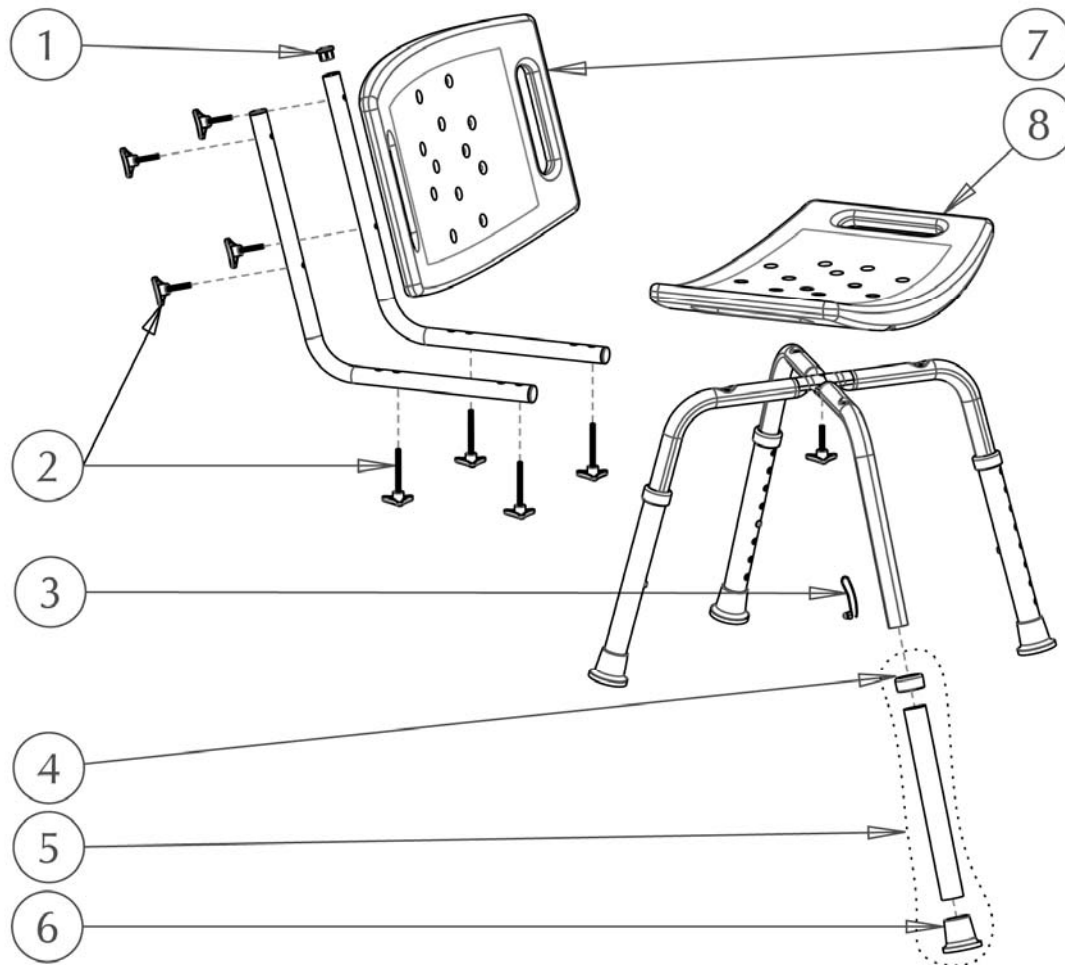

## 770-510 AquaSense Adjustable Bath Seat with Back, white

Item #	AMG Part #	Item Description	Qty Per Unit	Sold by	UOM
1.	<b>A11-455</b>	Plastic Plug for dia:22.2mm, Grey - 4ea / set	1	1	ST
2.	<b>B11-832</b>	Hardware Set, Aqua-Blue (5 Triangular Knobs M6x34mm & 4 Triangular Knobs M6x57mm)	1	1	ST
3.	<b>B11-811</b>	Push Button (8mm diameter) & Spring - 4ea / set	1	1	ST
4.	<b>A11-212</b>	Anti-Rattle for dia:28.6mm, Aqua-Blue - 4ea / set	1	1	ST
5.	<b>B11-012</b>	Extension Leg, Aqua-Blue (Aluminum Tube dia:28.6x250mm, Anti-Rattle & Rubber Tip) - 4ea / set	1	1	ST
6.	<b>A11-482</b>	Rubber Tip for dia:28.6mm, Aqua-Blue - 4ea / set	1	1	ST
7.	<b>A11-420</b>	Backrest, Blow-Molded Plastic, White (505x305x35mm)	1	1	EA
8.	<b>A11-401</b>	Seat, Blow-Molded Plastic, White (505x305x35mm)	1	1	EA
Not Shown	<b>B11-852</b>	Hardware Set for Bath Bench with Back (5 Cross-Cup Screws M6x34mm, 4 Cross-Cup Screws M6x59mm, 9 Curved Washers) - <b>Accessory</b>	1	1	ST