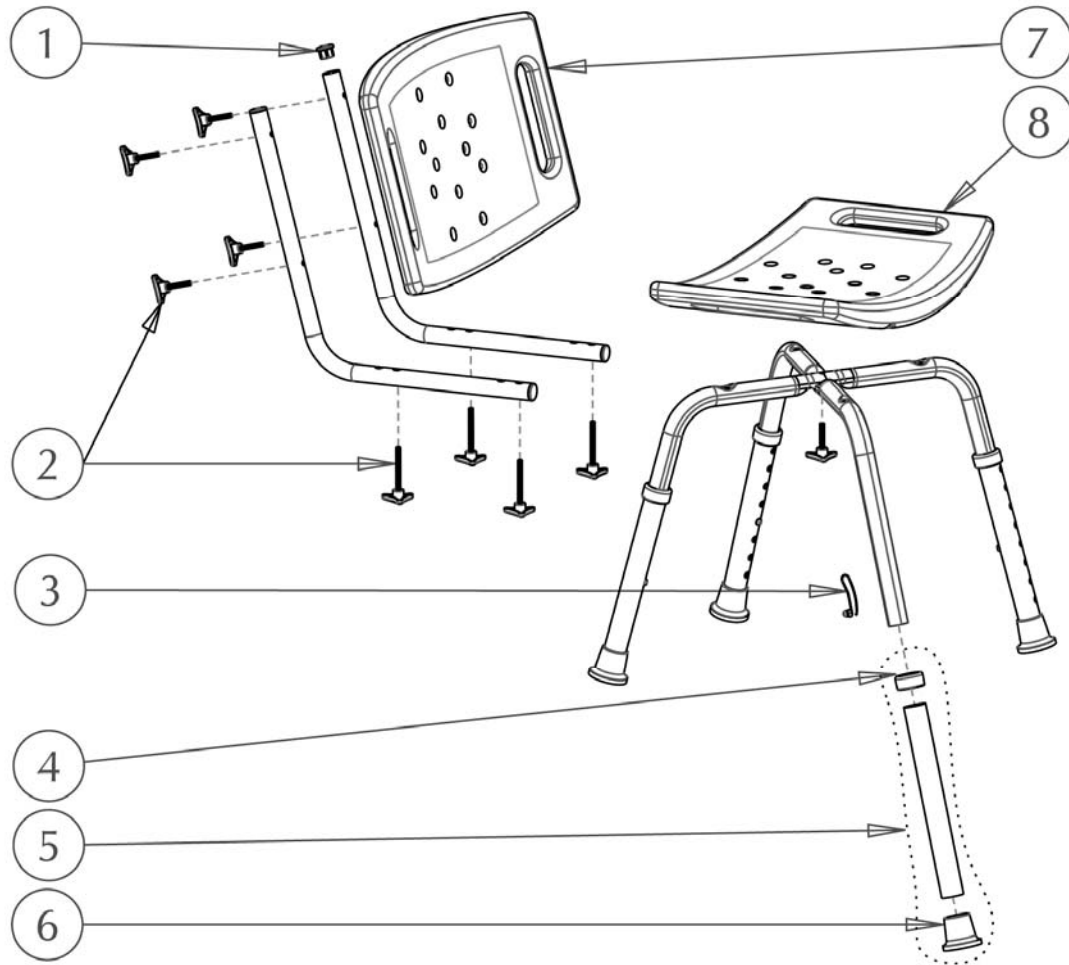

770-518 AQUASENSE ADJUSTABLE BATH BENCH WITH BACK - TAUPE

Item #	AMG Part #	Item Description	Qty Per Unit	Sold by	UOM
1.	A11-454	Plastic Plug for dia:22.2mm, Taupe - 4ea / set	1	1	ST
2.	B11-834	Hardware Set, Taupe (5 Triangular Knobs M6x34mm & 4 Triangular Knobs M6x57mm)	1	1	ST
3.	B11-811	Push Button dia:8mm & Spring - 4ea / set	1	1	ST
4.	A11-214	Anti-Rattle for dia:28.6mm, Taupe - 4ea / set	1	1	ST
5.	B11-014	Extension Leg, Taupe (Aluminum Tube dia:28.6x250mm, Anti-Rattle & Rubber Tip) - 4ea / set	1	1	ST
6.	A11-484	Rubber Tip for dia:28.6mm, Taupe - 4ea / set	1	1	ST
7.	A11-424	Backrest, Blow-Molded Plastic, Taupe (505x305x35mm)	1	1	EA
8.	A11-404	Seat, Blow-Molded Plastic, Taupe (505x305x35mm)	1	1	EA
Not Shown	B11-852	Hardware Set for Bath Bench with Back (5 Cross-Cup Screws M6x34mm, 4 Cross-Cup Screws M6x59mm, 9 Curved Washers) - Accessory	1	1	ST