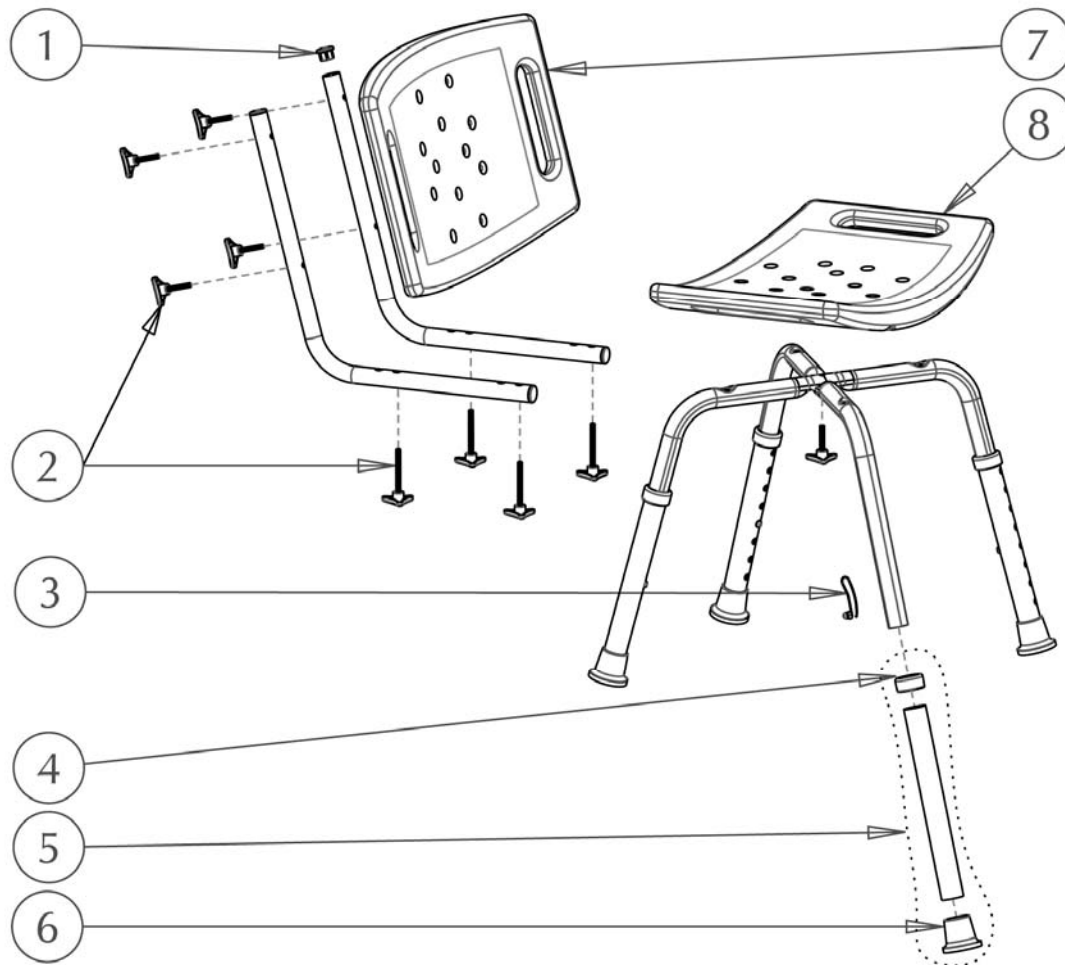

## 770-516 AQUASENSE ADJUSTABLE BATH BENCH WITH BACK - BLUE

Item #	AMG Part #	Item Description	Qty Per Unit	Sold by	UOM
1.	<b>A11-452</b>	Plastic Plug for dia:22.2mm, Aqua-Blue - 4ea / set	1	1	ST
2.	<b>B11-832</b>	Hardware Set, Aqua-Blue (5 Triangular Knobs M6x34mm & 4 Triangular Knobs M6x57mm)	1	1	ST
3.	<b>B11-811</b>	Push Button dia:8mm & Spring - 4ea / set	1	1	ST
4.	<b>A11-212</b>	Anti-Rattle for dia:28.6mm, Aqua-Blue - 4ea / set	1	1	ST
5.	<b>B11-012</b>	Extension Leg, Aqua-Blue (Aluminum Tube dia:28.6x250mm, Anti-Rattle & Rubber Tip) - 4ea / set	1	1	ST
6.	<b>A11-482</b>	Rubber Tip for dia:28.6mm, Aqua-Blue - 4ea / set	1	1	ST
7.	<b>A11-422</b>	Backrest, Blow-Molded Plastic, Aqua-BLue (505x305x35mm)	1	1	EA
8.	<b>A11-402</b>	Seat, Blow-Molded Plastic, Aqua-BLue (505x305x35mm)	1	1	EA
Not Shown	<b>B11-852</b>	Hardware Set for Bath Bench with Back (5 Cross-Cup Screws M6x34mm, 4 Cross-Cup Screws M6x59mm, 9 Curved Washers) - <b>Accessory</b>	1	1	ST